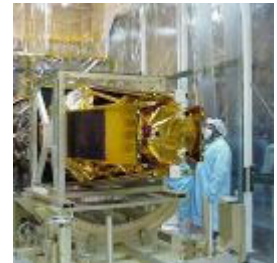

APPLICATIONS

TiNi AEROSPACE is pleased to be part of these and other exciting projects on the leading edge of space technology.

Messenger

Coriolis

ICESat

New Horizons

ATEX

Beagle 2

Clementine

HESSI

IMAGE

MIRO

New Millennium

Rosetta

Mars Surveyor

Terriers

TOMS

Windsat

STEREO

Lunar Prospector

Mars Express

STP-R1