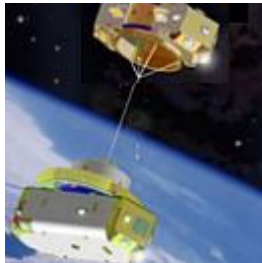

APPLICATIONS

TiNi AEROSPACE is pleased to be part of these and other exciting projects on the leading edge of space technology.

Messenger

Coriolis

ICESat

New Horizons

ATEX

Beagle 2

Clementine

HESSI

IMAGE

MIRO

New Millennium

Rosetta

Mars Surveyor

Terriers

TOMS

Windsat

STEREO

Lunar Prospector

Mars Express

STP-R1