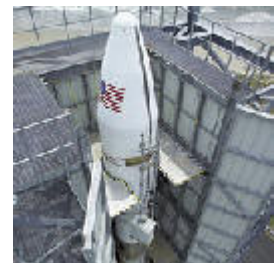

APPLICATIONS

TiNi AEROSPACE is pleased to be part of these and other exciting projects on the leading edge of space technology.

Messenger

Coriolis

ICESat

New Horizons

ATEX

Beagle 2

Clementine

HESSI

IMAGE

MIRO

New Millennium

Rosetta

Mars Surveyor

Terriers

TOMS

Windsat

STEREO

Lunar Prospector

Mars Express

STP-R1