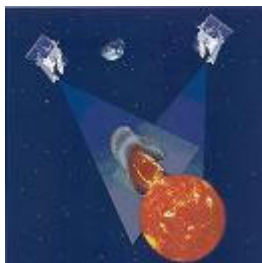

APPLICATIONS

TiNi AEROSPACE is pleased to be part of these and other exciting projects on the leading edge of space technology.

Messenger

Coriolis

ICESat

New Horizons

ATEX

Beagle 2

Clementine

HESSI

IMAGE

MIRO

New Millennium

Rosetta

Mars Surveyor

Terriers

TOMS

Windsat

STEREO

Lunar Prospector

Mars Express

STP-R1